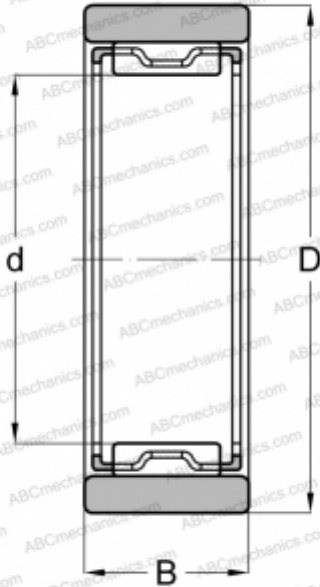

## RNAO 20x32x12(RNAF 20x32x12) FAG

Needle roller bearings

TYPE: Roller bearings, Needle, Single row, With machined rings without flanges, without an inner ring, Metric

#### DIMENSIONS, MM

d	20,000
D	32,000
B	12,000

#### WEIGHT, KG

0,041