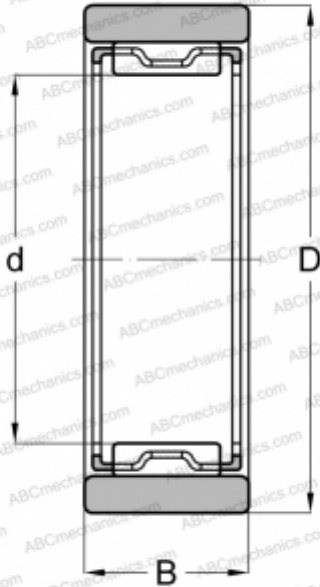

## RNAO 22x30x13 INA

Needle roller bearings

TYPE: Roller bearings, Needle, Single row, With machined rings without flanges, without an inner ring, Metric

#### DIMENSIONS, MM

d	22,000
D	30,000
B	13,000

#### WEIGHT, KG

0,032