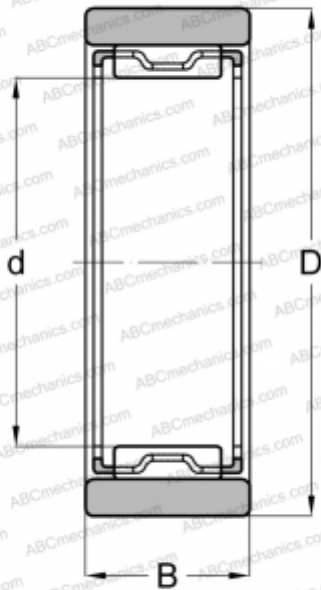

RNAO 22x30x13 SKF

Needle roller bearings

TYPE: Roller bearings, Needle, Single row, With machined rings without flanges, without an inner ring, Metric

Technical specification

DIMENSIONS, MM

d	22,000
D	30,000
B	13,000

WEIGHT, KG

0,027

MANUFACTURER

[SKF](#)

INTERCHANGE

ABC	RNAO 22x30x13
FAG	RNAO 22x30x13(RNAF 22x30x13)
INA	RNAO 22x30x13
IKO	RNAF 223013

CALCULATION DATA

Basic dynamic load rating, C	10,100 kN
Basic static load rating, Co	16,300 kN
Fatigue load limit, Pu	1,860 kN
Reference speed	18000 r/min
Limiting speed	20000 r/min

REPLACES

[RNAF 22x30x13](#)