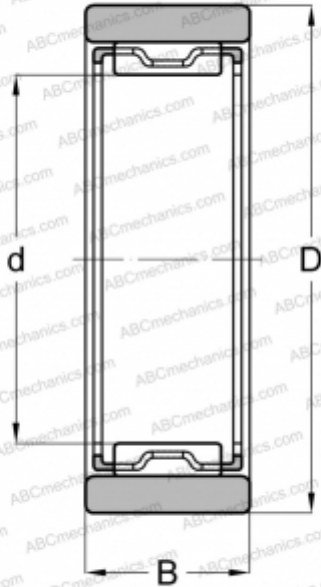

## RNAF 223013 IKO

Needle roller bearings

TYPE: Roller bearings, Needle, Single row, With machined rings without flanges, without an inner ring, Metric

#### DIMENSIONS, MM

d	22,000
D	30,000
B	13,000

#### WEIGHT, KG

0,027