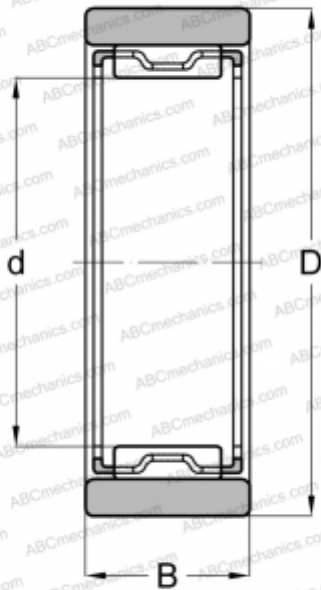

## RNAO 22x35x16 SKF

Needle roller bearings

TYPE: Roller bearings, Needle, Single row, With machined rings without flanges, without an inner ring, Metric

#### DIMENSIONS, MM

d	22,000
D	35,000
B	16,000

#### WEIGHT, KG

0,059