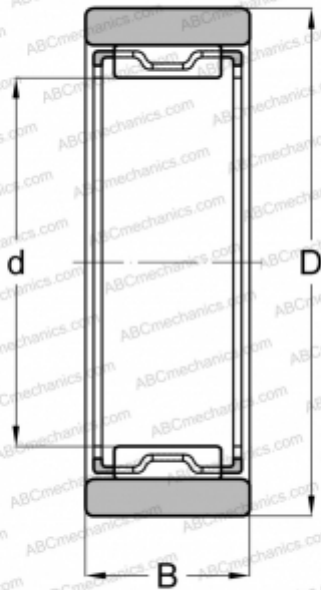

RNAF 253517 IKO

Needle roller bearings

TYPE: Roller bearings, Needle, Single row, With machined rings without flanges, without an inner ring, Metric

Technical specification

DIMENSIONS, MM

d	25,000
D	35,000
B	17,000

WEIGHT, KG

0,051

MANUFACTURER

[IKO](#)

INTERCHANGE

ABC	RNAO 25x35x17
FAG	RNAO 25x35x17(RNAF 25x35x17)
INA	RNAO 25x35x17
SKF	RNAO 25x35x17

CALCULATION DATA

Basic dynamic load rating, C	17,300 kN
Basic static load rating, Co	26,600 kN