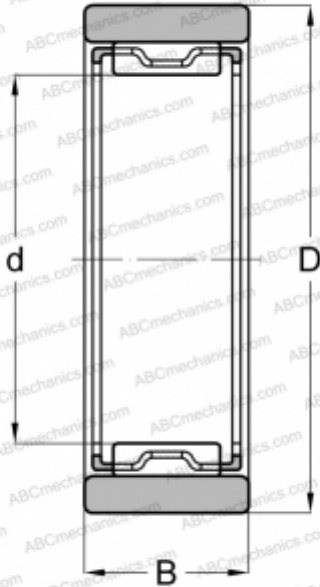

RNAF 253716 IKO

Needle roller bearings

TYPE: Roller bearings, Needle, Single row, With machined rings without flanges, without an inner ring, Metric

Technical specification

DIMENSIONS, MM

d	25,000
D	37,000
B	16,000

WEIGHT, KG

0,057

MANUFACTURER

[IKO](#)

INTERCHANGE

ABC	RNAO 25x37x16
FAG	RNAO 25x37x16(RNAF 25x37x16)
INA	RNAO 25x37x16
SKF	RNAO 25x37x16

CALCULATION DATA

Basic dynamic load rating, C	19,400 kN
Basic static load rating, Co	24,500 kN