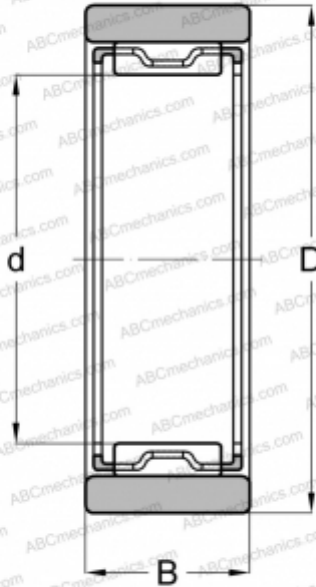

RNAO 25x37x17 FAG

Needle roller bearings

TYPE: Roller bearings, Needle, Single row, With machined rings without flanges, without an inner ring, Metric

Technical specification

DIMENSIONS, MM

d	25,000
D	37,000
B	17,000

WEIGHT, KG

0,085

MANUFACTURER

[FAG](#)

INTERCHANGE

ABC	RNAO 25x37x17
INA	RNAO 25x37x17