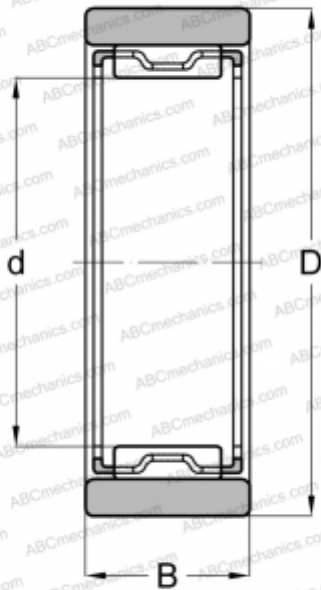

RNAO 30x40x17 INA

Needle roller bearings

TYPE: Roller bearings, Needle, Single row, With machined rings without flanges, without an inner ring, Metric

Technical specification

DIMENSIONS, MM

d	30,000
D	40,000
B	17,000

WEIGHT, KG

0,064

MANUFACTURER

[INA](#)

INTERCHANGE

ABC	RNAO 30x40x17
FAG	RNAO 30x40x17(RNAF 30x40x17)
SKF	RNAO 30x40x17
IKO	RNAF 304017