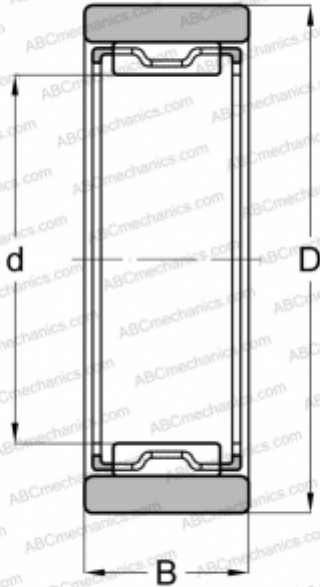

RNAO 30x40x17 SKF

Needle roller bearings

TYPE: Roller bearings, Needle, Single row, With machined rings without flanges, without an inner ring, Metric

Technical specification

DIMENSIONS, MM

d	30,000
D	40,000
B	17,000

WEIGHT, KG

0,060

MANUFACTURER

[SKF](#)

INTERCHANGE

ABC	RNAO 30x40x17
FAG	RNAO 30x40x17(RNAF 30x40x17)
INA	RNAO 30x40x17
IKO	RNAF 304017

CALCULATION DATA

Basic dynamic load rating, C	18,700 kN
Basic static load rating, Co	34,000 kN
Fatigue load limit, Pu	4,050 kN
Reference speed	13000 r/min
Limiting speed	15000 r/min

REPLACES

[RNAF 30x40x17](#)