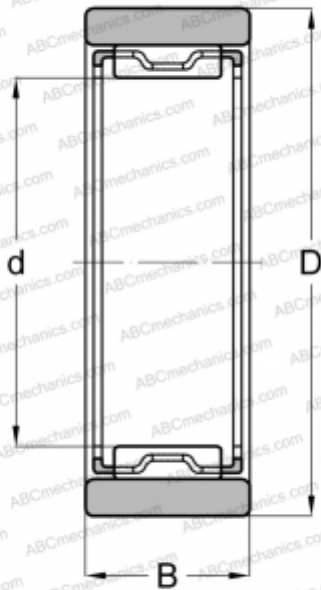

## RNAO 30x42x16 SKF

Needle roller bearings

TYPE: Roller bearings, Needle, Single row, With machined rings without flanges, without an inner ring, Metric

#### DIMENSIONS, MM

d	30,000
D	42,000
B	16,000

#### WEIGHT, KG

0,059