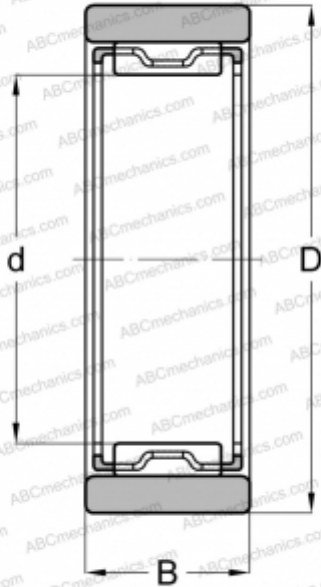

## RNAF 304216 IKO

Needle roller bearings

TYPE: Roller bearings, Needle, Single row, With machined rings without flanges, without an inner ring, Metric

#### DIMENSIONS, MM

d	30,000
D	42,000
B	16,000

#### WEIGHT, KG

0,066