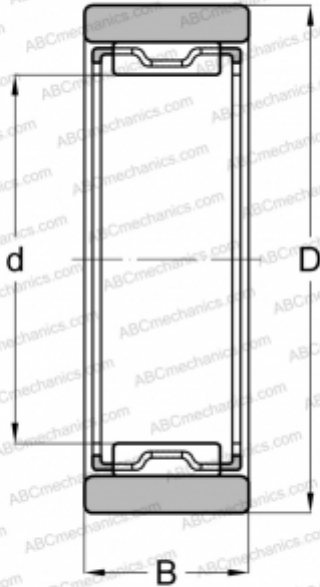

RNAO 35x45x13 SKF

Needle roller bearings

TYPE: Roller bearings, Needle, Single row, With machined rings without flanges, without an inner ring, Metric

Technical specification

DIMENSIONS, MM

| | |
|---|--------|
| d | 35,000 |
| D | 45,000 |
| B | 13,000 |

WEIGHT, KG

0,059

MANUFACTURER

[SKF](#)

INTERCHANGE

| | |
|-----|-------------------------------|
| ABC | RNAO 35x45x13 |
|-----|-------------------------------|

CALCULATION DATA

| | |
|------------------------------|-------------|
| Basic dynamic load rating, C | 15,400 kN |
| Basic static load rating, Co | 28,000 kN |
| Fatigue load limit, Pu | 3,250 kN |
| Reference speed | 12000 r/min |
| Limiting speed | 13000 r/min |