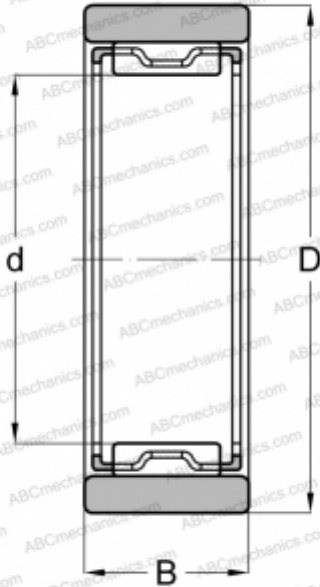

## RNAO 35x47x16 INA

Needle roller bearings

TYPE: Roller bearings, Needle, Single row, With machined rings without flanges, without an inner ring, Metric

#### DIMENSIONS, MM

d	35,000
D	47,000
B	16,000

#### WEIGHT, KG

0,078