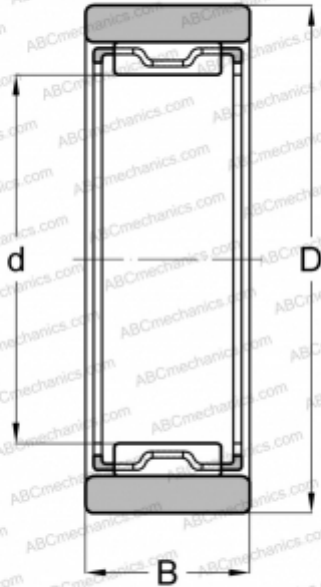

RNAO 40x50x17 SKF

Needle roller bearings

TYPE: Roller bearings, Needle, Single row, With machined rings without flanges, without an inner ring, Metric

Technical specification

DIMENSIONS, MM

d	40,000
D	50,000
B	17,000

WEIGHT, KG

0,074

MANUFACTURER

[SKF](#)

INTERCHANGE

ABC	RNAO 40x50x17
FAG	RNAO 40x50x17(RNAF 40x50x17)
INA	RNAO 40x50x17
IKO	RNAF 405017

CALCULATION DATA

Basic dynamic load rating, C	20,500 kN
Basic static load rating, Co	41,500 kN
Fatigue load limit, Pu	5,000 kN
Reference speed	10000 r/min
Limiting speed	12000 r/min

REPLACES

[RNAF 40x50x17](#)