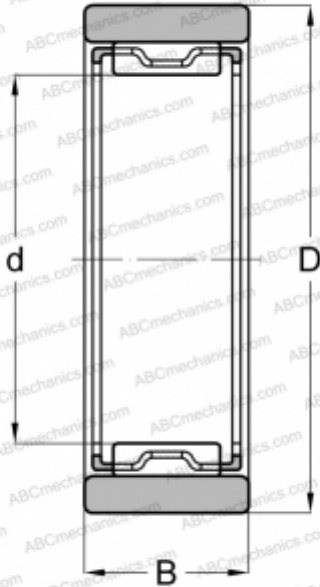

RNAO 45x62x20 ABC

Needle roller bearings

TYPE: Roller bearings, Needle, Single row, With machined rings without flanges, without an inner ring, Metric

Technical specification

DIMENSIONS, MM

d	45,000
D	62,000
B	20,000

WEIGHT, KG

0,163

MANUFACTURER

[ABC](#)

INTERCHANGE

FAG	RNAO 45x62x20(RNAF 45x62x20)
INA	RNAO 45x62x20
IKO	RNAF 456220