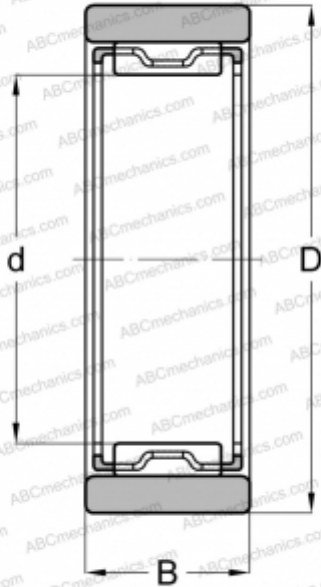

RNAO 45x62x20(RNAF 45x62x20) FAG

Needle roller bearings

TYPE: Roller bearings, Needle, Single row, With machined rings without flanges, without an inner ring, Metric

Technical specification

DIMENSIONS, MM

d	45,000
D	62,000
B	20,000

WEIGHT, KG

0,163

MANUFACTURER

[FAG](#)

INTERCHANGE

ABC	RNAO 45x62x20
INA	RNAO 45x62x20
IKO	RNAF 456220