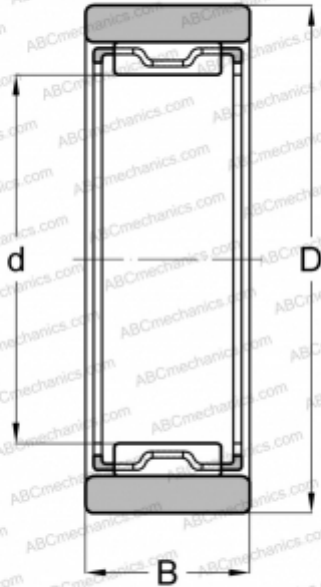

RNAO 50x62x20 ABC

Needle roller bearings

TYPE: Roller bearings, Needle, Single row, With machined rings without flanges, without an inner ring, Metric

Technical specification

DIMENSIONS, MM

d	50,000
D	62,000
B	20,000

WEIGHT, KG

0,145

MANUFACTURER

[ABC](#)

INTERCHANGE

FAG	RNAO 50x62x20(RNAF 50x62x20)
INA	RNAO 50x62x20
SKF	RNAO 50x62x20
IKO	RNAF 506220