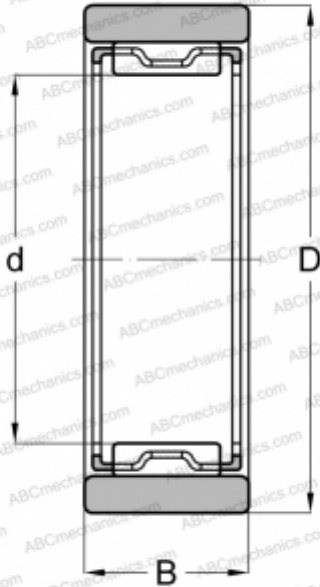

RNAO 50x62x20 INA

Needle roller bearings

TYPE: Roller bearings, Needle, Single row, With machined rings without flanges, without an inner ring, Metric

Technical specification

DIMENSIONS, MM

d	50,000
D	62,000
B	20,000

WEIGHT, KG

0,145

MANUFACTURER

[INA](#)

INTERCHANGE

ABC	RNAO 50x62x20
FAG	RNAO 50x62x20(RNAF 50x62x20)
SKF	RNAO 50x62x20
IKO	RNAF 506220