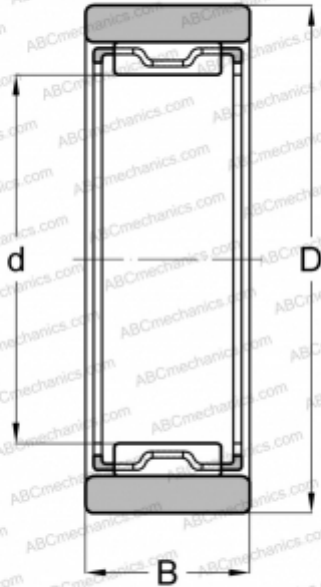

RNAO 55x68x20(RNAF 55x68x20) FAG

Needle roller bearings

TYPE: Roller bearings, Needle, Single row, With machined rings without flanges, without an inner ring, Metric

Technical specification

DIMENSIONS, MM

d	55,000
D	68,000
B	20,000

WEIGHT, KG

0,168

MANUFACTURER

[FAG](#)

INTERCHANGE

ABC	RNAO 55x68x20
INA	RNAO 55x68x20
SKF	RNAO 55x68x20
IKO	RNAF 556820