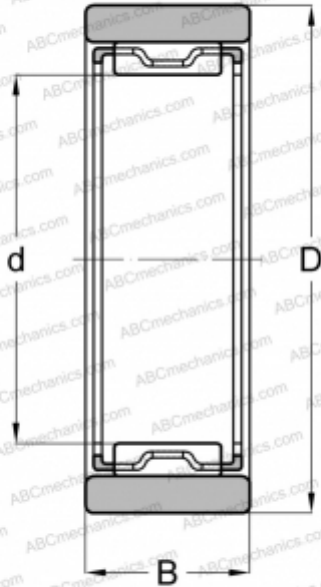

## RNAF 607820 IKO

Needle roller bearings

TYPE: Roller bearings, Needle, Single row, With machined rings without flanges, without an inner ring, Metric

#### DIMENSIONS, MM

d	60,000
D	78,000
B	20,000

#### WEIGHT, KG

0,255