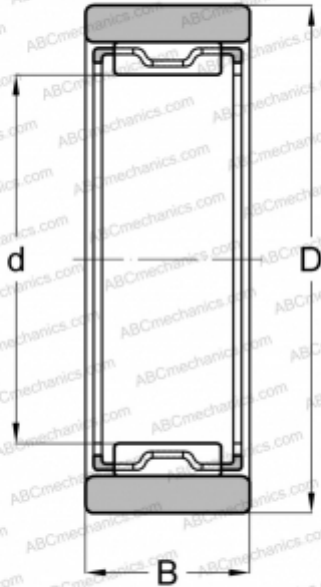

RNAF 9511530 IKO

Needle roller bearings

TYPE: Roller bearings, Needle, Single row, With machined rings without flanges, without an inner ring, Metric

Technical specification

DIMENSIONS, MM

d	95,000
D	115,000
B	30,000

WEIGHT, KG

0,655

MANUFACTURER

[IKO](#)

INTERCHANGE

ABC	RNAO 95x115x30
FAG	RNAO 95x115x30(RNAF)
INA	RNAO 95x115x30

CALCULATION DATA

Basic dynamic load rating, C	70,900 kN
Basic static load rating, Co	182,000 kN