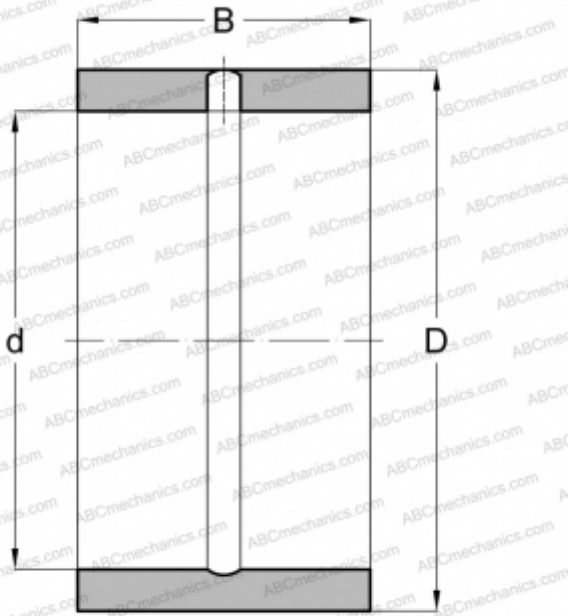

MI 6 ABC

Inner ring

TYPE: Rolling bearing parts and accessories, Inner ring, Inch size

Technical specification

DIMENSIONS, MM

d	9,525
D	15,875
B	25,400

WEIGHT, KG

0,032

MANUFACTURER

[ABC](#)

INTERCHANGE

McGill	MI-6
RBC	IR-7134

ASSOCIATED PRODUCTS

MR-10