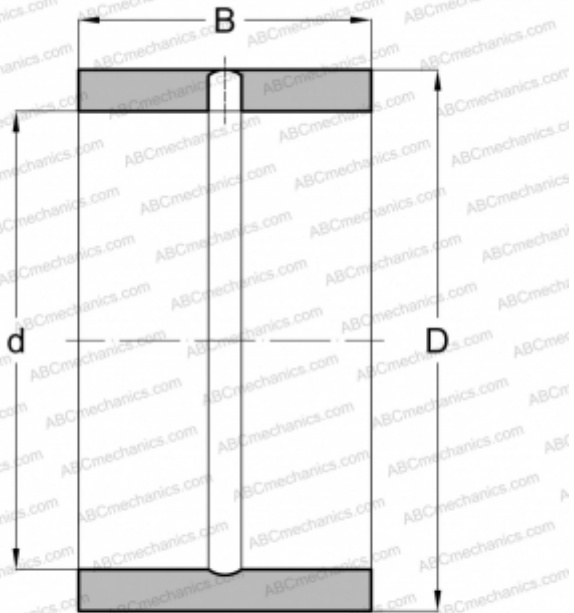

IR-121616 KOYO

Inner ring

TYPE: Rolling bearing parts and accessories, Inner ring, Inch size

Technical specification

DIMENSIONS, MM

d	19,050
D	25,400
B	25,400

WEIGHT, KG

0,045

MANUFACTURER

[KOYO](#)

INTERCHANGE

ABC	MI 12
McGill	MI-12
RBC	IR-7194
TORRINGTON	IR-121616
IKO	LRB 121616
INA	PI 121616

ASSOCIATED PRODUCTS

MR-16