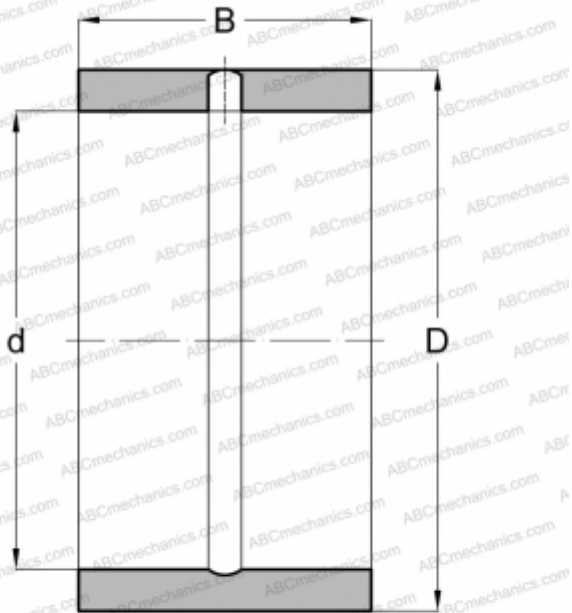

IR-151816 KOYO

Inner ring

TYPE: Rolling bearing parts and accessories, Inner ring, Inch size

Technical specification

DIMENSIONS, MM

d	23,813
D	28,575
B	25,400

WEIGHT, KG

0,050

MANUFACTURER

[KOYO](#)

INTERCHANGE

ABC	MI 15 N
McGill	MI-15-N
RBC	IR-7214-C
TORRINGTON	IR-151816

ASSOCIATED PRODUCTS

MR-18-N