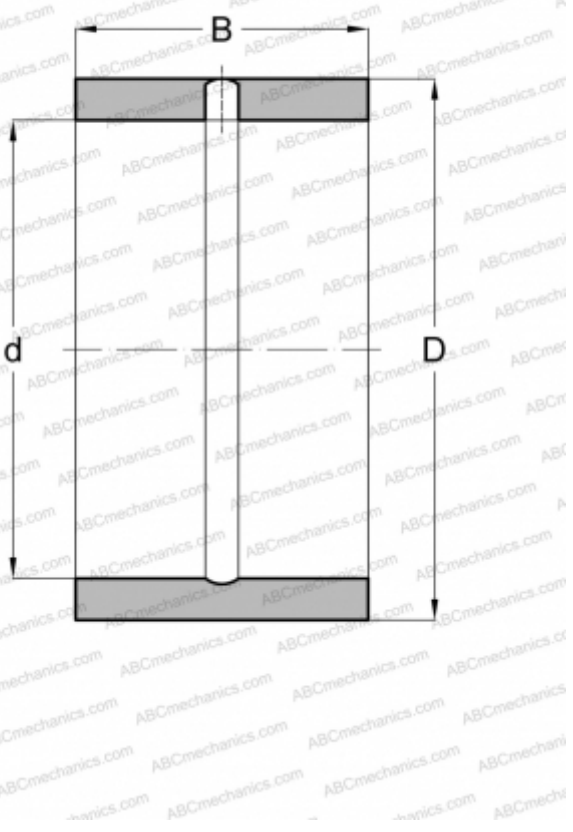

MI 17 ABC

Inner ring

TYPE: Rolling bearing parts and accessories, Inner ring, Inch size

Technical specification

DIMENSIONS, MM

d	26,988
D	34,925
B	31,750

WEIGHT, KG

0,073

MANUFACTURER

[ABC](#)

INTERCHANGE

McGill	MI-17
RBC	IR-7255-D

ASSOCIATED PRODUCTS

MR-22