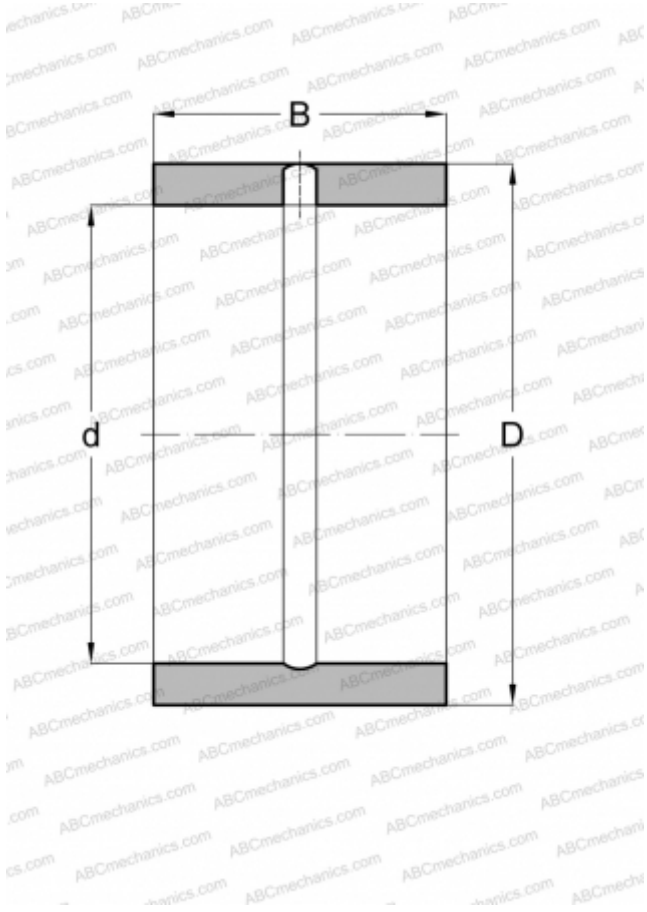

## PI 202420 INA

Inner ring

TYPE: Rolling bearing parts and accessories, Inner ring, Inch size

### Technical specification

#### DIMENSIONS, MM

d	31,750
D	38,100
B	31,750

#### WEIGHT, KG

0,083