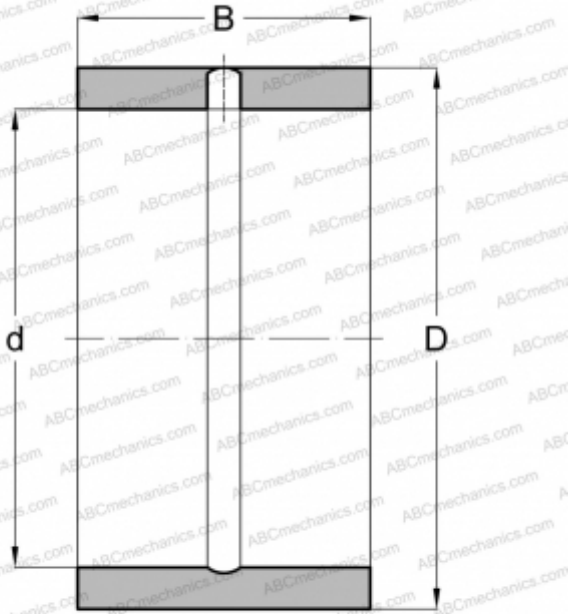

IR-7295 RBC

Inner ring

TYPE: Rolling bearing parts and accessories, Inner ring, Inch size

Technical specification

DIMENSIONS, MM

d	33,338
D	41,275
B	31,750

WEIGHT, KG

0,118

MANUFACTURER

[RBC](#)

INTERCHANGE

ABC	MI 21
McGill	MI-21
TORRINGTON	IR-212620
KOYO	IR-212620

ASSOCIATED PRODUCTS

MR-26