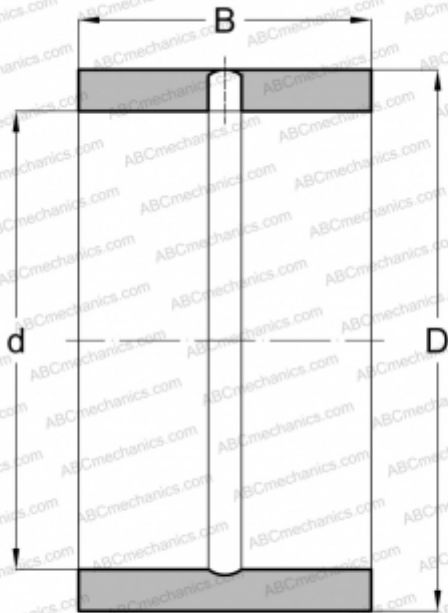

IR-212620 KOYO

Inner ring

TYPE: Rolling bearing parts and accessories, Inner ring, Inch size

Technical specification

DIMENSIONS, MM

d	33,338
D	41,275
B	31,750

WEIGHT, KG

0,118

MANUFACTURER

[KOYO](#)

INTERCHANGE

ABC	MI 21
McGill	MI-21
RBC	IR-7295
TORRINGTON	IR-212620

ASSOCIATED PRODUCTS

MR-26