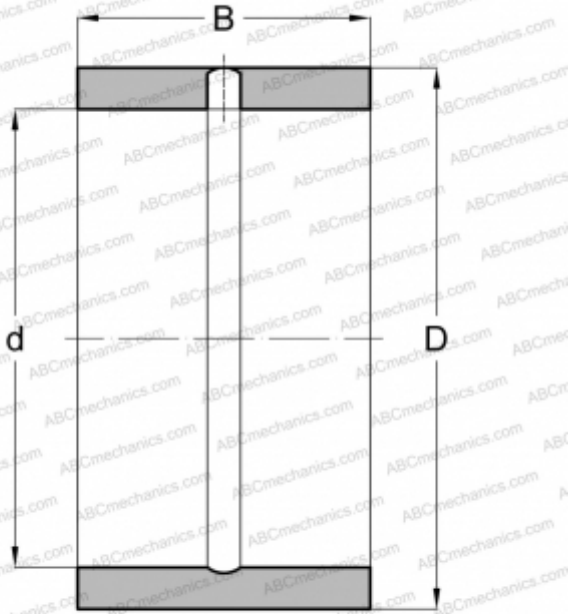

IR-7315-D RBC

Inner ring

TYPE: Rolling bearing parts and accessories, Inner ring, Inch size

Technical specification

DIMENSIONS, MM

d	34,925
D	44,450
B	31,750

WEIGHT, KG

0,145

MANUFACTURER

[RBC](#)

INTERCHANGE

ABC	MI 22
McGill	MI-22
TORRINGTON	IR-222820
KOYO	IR-222820

ASSOCIATED PRODUCTS

MR-28