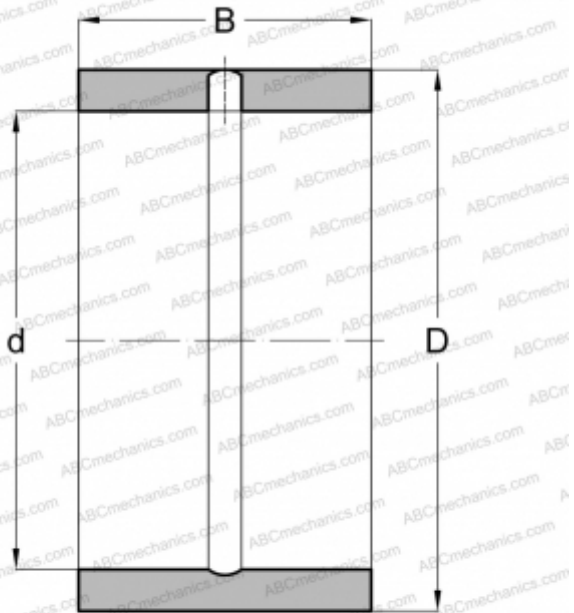

IR-222820 TORRINGTON

Inner ring

TYPE: Rolling bearing parts and accessories, Inner ring, Inch size

Technical specification

DIMENSIONS, MM

d	34,925
D	44,450
B	31,750

WEIGHT, KG

0,140

MANUFACTURER

[TORRINGTON](#)

INTERCHANGE

ABC	MI 22
McGill	MI-22
RBC	IR-7315-D
KOYO	IR-222820

ASSOCIATED PRODUCTS

HJ-283720