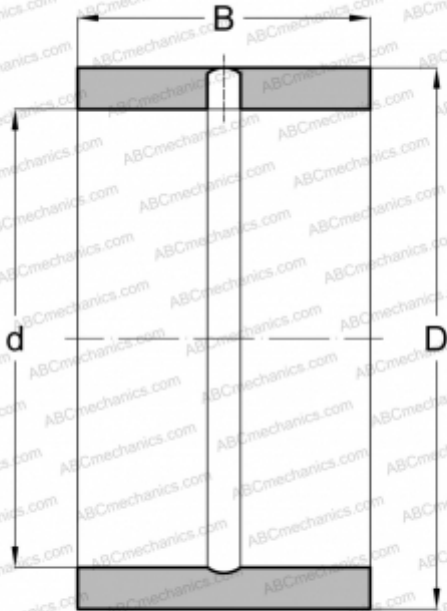

LRB 222616 IKO

Inner ring

TYPE: Rolling bearing parts and accessories, Inner ring, Inch size

Technical specification

DIMENSIONS, MM

d	34,925
D	41,275
B	25,650

WEIGHT, KG

0,077

MANUFACTURER

[IKO](#)

INTERCHANGE

ABC	LRB 222616

ASSOCIATED PRODUCTS

BR 263516