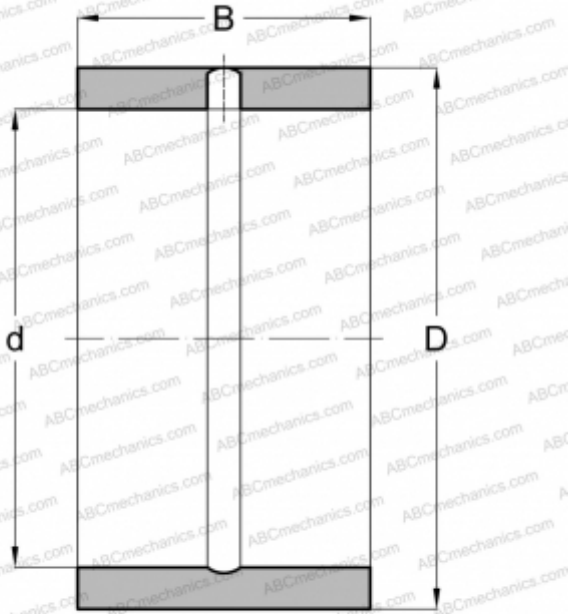

MI 23 ABC

Inner ring

TYPE: Rolling bearing parts and accessories, Inner ring, Inch size

Technical specification

DIMENSIONS, MM

d	36,513
D	44,450
B	31,750

WEIGHT, KG

0,122

MANUFACTURER

[ABC](#)

INTERCHANGE

McGill	MI-23
RBC	IR-7315
TORRINGTON	IR-232820
KOYO	IR-232820

ASSOCIATED PRODUCTS

MR-28