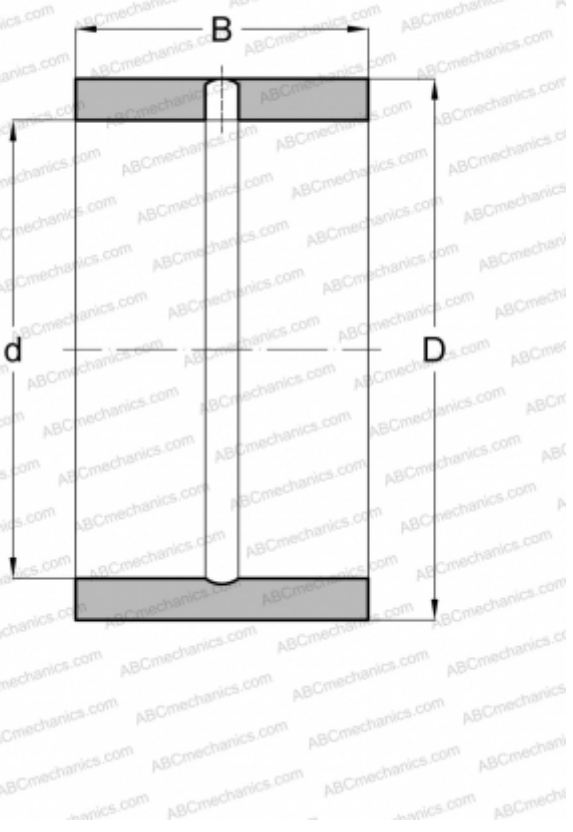

IR-384828 KOYO

Inner ring

TYPE: Rolling bearing parts and accessories, Inner ring, Inch size

Technical specification

DIMENSIONS, MM

d	60,325
D	76,200
B	44,450

WEIGHT, KG

0,581

MANUFACTURER

[KOYO](#)

INTERCHANGE

ABC	MI 38
McGill	MI-38
RBC	IR-8517
TORRINGTON	IR-384828

ASSOCIATED PRODUCTS

MR-48