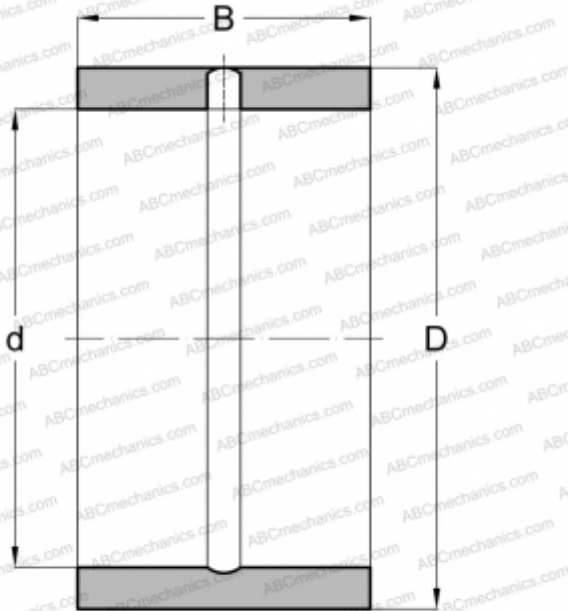

LRB 445232 IKO

Inner ring

TYPE: Rolling bearing parts and accessories, Inner ring, Inch size

Technical specification

DIMENSIONS, MM

d	69,850
D	82,550
B	51,050

WEIGHT, KG

0,600

MANUFACTURER

[IKO](#)

INTERCHANGE

ABC	LRB 445232
RBC	IR-9568
TORRINGTON	IR-445232
KOYO	IR-445232
INA	PI 445232

ASSOCIATED PRODUCTS

BR 526832