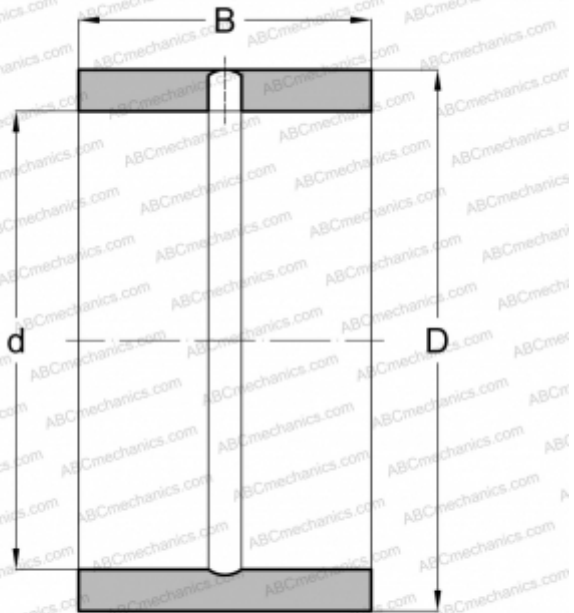

MI 47 ABC

Inner ring

TYPE: Rolling bearing parts and accessories, Inner ring, Inch size

Technical specification

DIMENSIONS, MM

d	74,613
D	88,900
B	50,800

WEIGHT, KG

0,717

MANUFACTURER

[ABC](#)

INTERCHANGE

McGill	MI-47
RBC	IR-9608
TORRINGTON	IR-475632
KOYO	IR-475632

ASSOCIATED PRODUCTS

MR-56