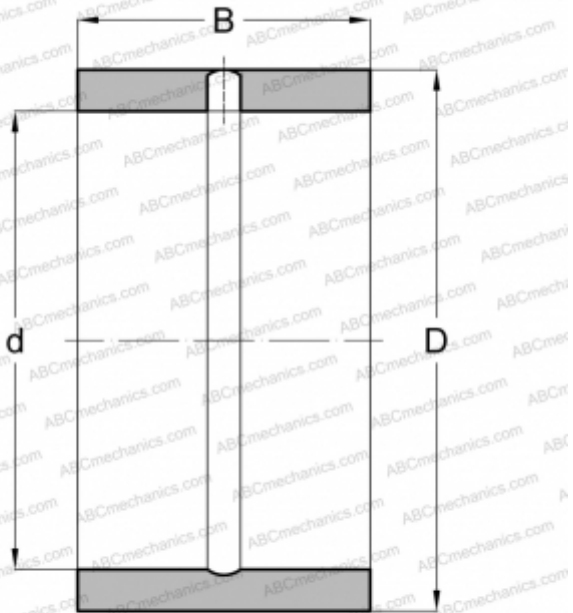

IR-506032 TORRINGTON

Inner ring

TYPE: Rolling bearing parts and accessories, Inner ring, Inch size

Technical specification

DIMENSIONS, MM

d	79,375
D	95,250
B	50,800

MANUFACTURER

[TORRINGTON](#)

INTERCHANGE

ABC	MI 50
McGill	MI-50
RBC	IR-9648
KOYO	IR-506032

ASSOCIATED PRODUCTS

HJ-607632