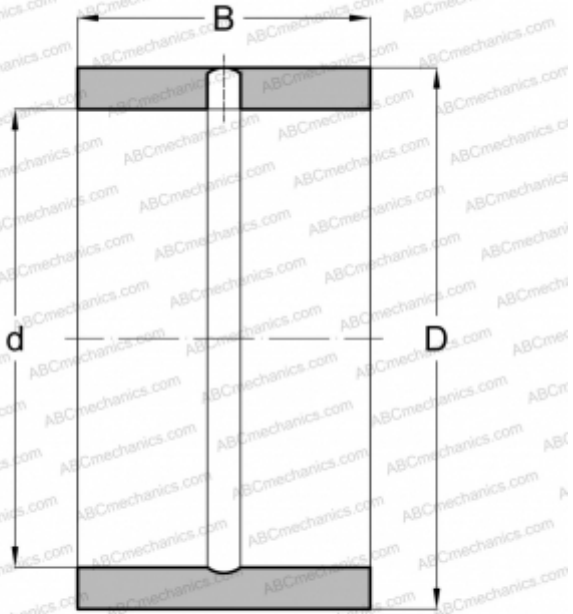

LRB 526032 IKO

Inner ring

TYPE: Rolling bearing parts and accessories, Inner ring, Inch size

Technical specification

DIMENSIONS, MM

d	82,550
D	92,250
B	51,050

WEIGHT, KG

0,690

MANUFACTURER

[IKO](#)

INTERCHANGE

ABC	MI 52
McGill	MI-52
RBC	IR-9648-C
TORRINGTON	IR-526032
KOYO	IR-526032

ASSOCIATED PRODUCTS

BR 607632