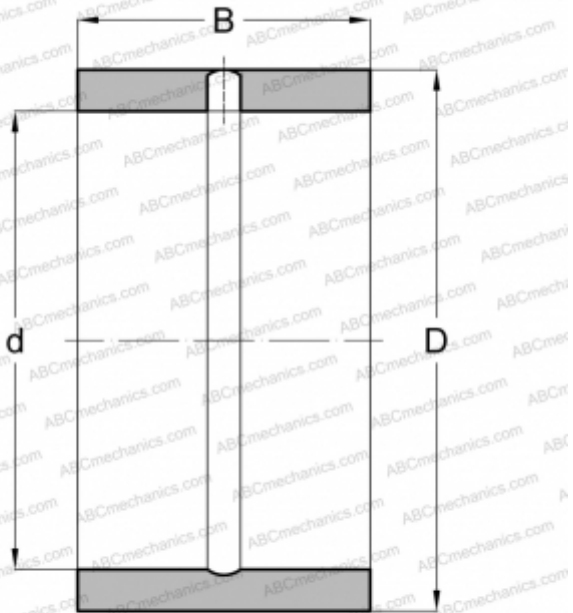

IR-606832 TORRINGTON

Inner ring

TYPE: Rolling bearing parts and accessories, Inner ring, Inch size

Technical specification

DIMENSIONS, MM

d	95,250
D	107,950
B	50,800

MANUFACTURER

[TORRINGTON](#)

INTERCHANGE

ABC	MI 60
McGill	MI-60
RBC	IR-9728-C1
KOYO	IR-606832

ASSOCIATED PRODUCTS

HJ-688432