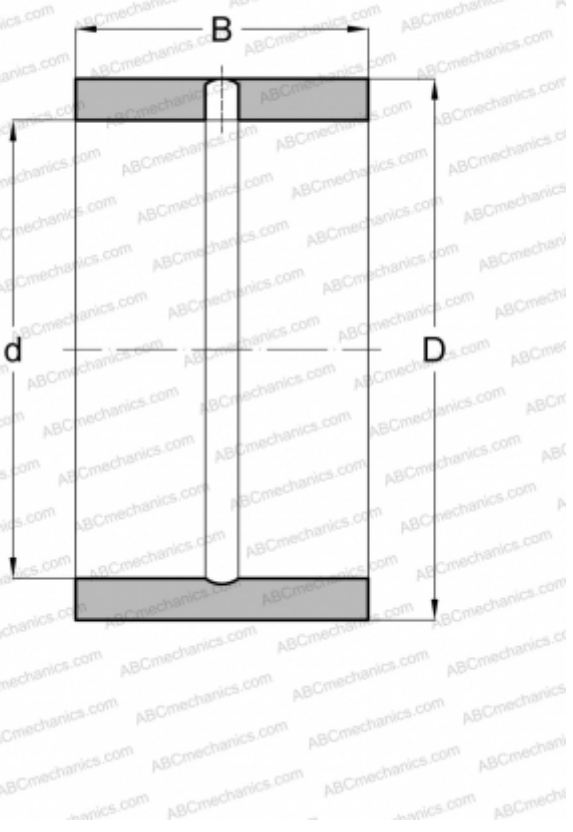

MI 62 ABC

Inner ring

TYPE: Rolling bearing parts and accessories, Inner ring, Inch size

Technical specification

DIMENSIONS, MM

d	98,425
D	114,300
B	57,150

WEIGHT, KG

1,474

MANUFACTURER

[ABC](#)

INTERCHANGE

McGill	MI-62
RBC	IR-6769-C

ASSOCIATED PRODUCTS

MR-72