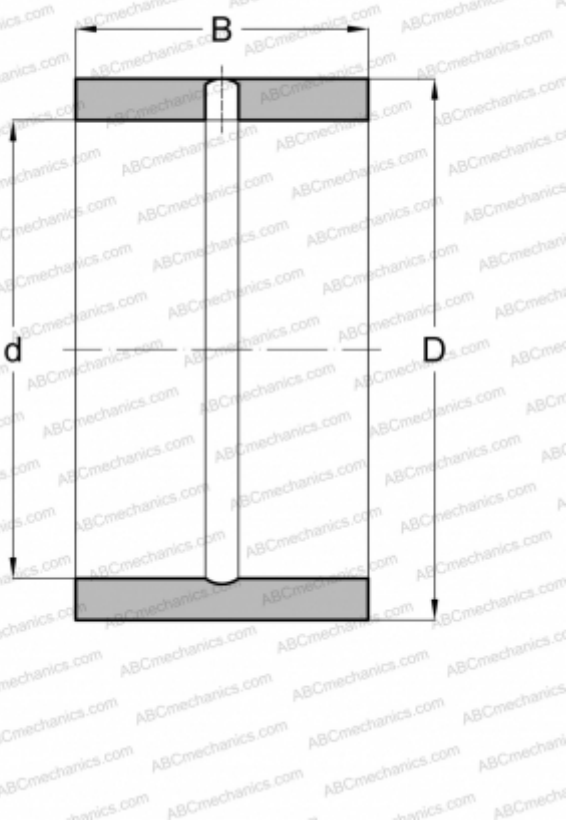

IR-648040 TORRINGTON

Inner ring

TYPE: Rolling bearing parts and accessories, Inner ring, Inch size

Technical specification

DIMENSIONS, MM

d	101,600
D	127,000
B	63,500

MANUFACTURER

[TORRINGTON](#)

INTERCHANGE

ABC	IR-648040
KOYO	IR-648040

ASSOCIATED PRODUCTS

HJ-8010440