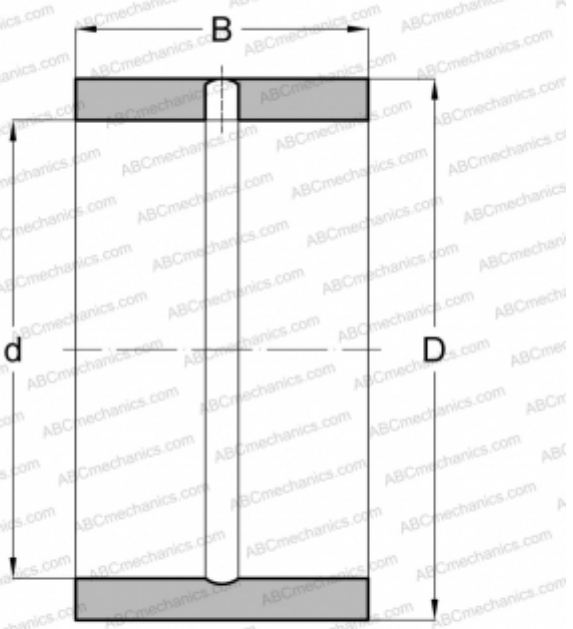

IR-688036 TORRINGTON

Inner ring

TYPE: Rolling bearing parts and accessories, Inner ring, Inch size

Technical specification

DIMENSIONS, MM

d	107,950
D	127,000
B	57,150

MANUFACTURER

[TORRINGTON](#)

INTERCHANGE

ABC	MI 68
McGill	MI-68
RBC	IR-6849-C
KOYO	IR-688036

ASSOCIATED PRODUCTS

HJ-8010436