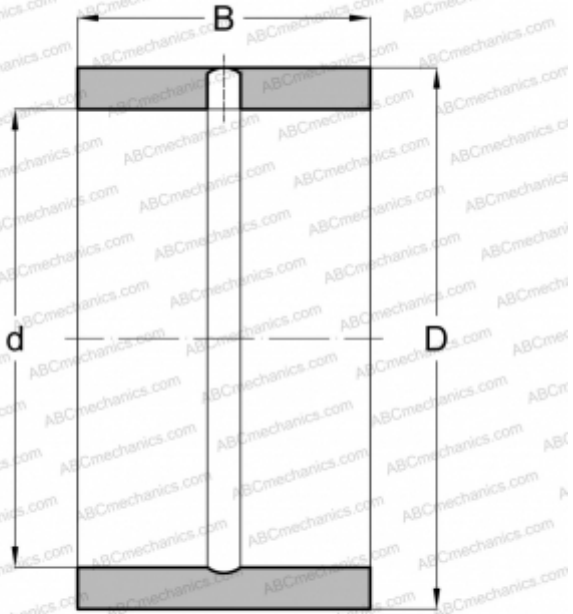

IR-9611648 TORRINGTON

Inner ring

TYPE: Rolling bearing parts and accessories, Inner ring, Inch size

Technical specification

DIMENSIONS, MM

d	152,400
D	184,150
B	76,200

MANUFACTURER

[TORRINGTON](#)

INTERCHANGE

ABC	MI 96
McGill	MI-96
RBC	IR-2326
KOYO	IR-9611648

ASSOCIATED PRODUCTS

HJ-11614648