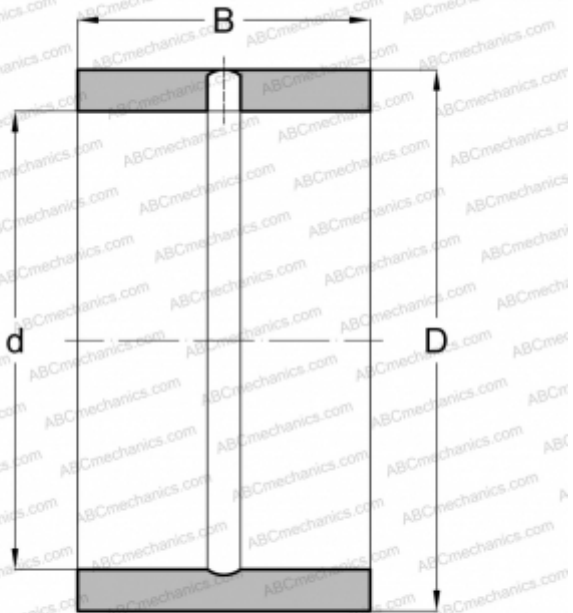

IR-11213248 TORRINGTON

Inner ring

TYPE: Rolling bearing parts and accessories, Inner ring, Inch size

Technical specification

DIMENSIONS, MM

d	177,800
D	209,550
B	76,200

MANUFACTURER

[TORRINGTON](#)

INTERCHANGE

ABC	MI 112
McGill	MI-112
RBC	IR-2526
KOYO	IR-11213248

ASSOCIATED PRODUCTS

HJ-13216248