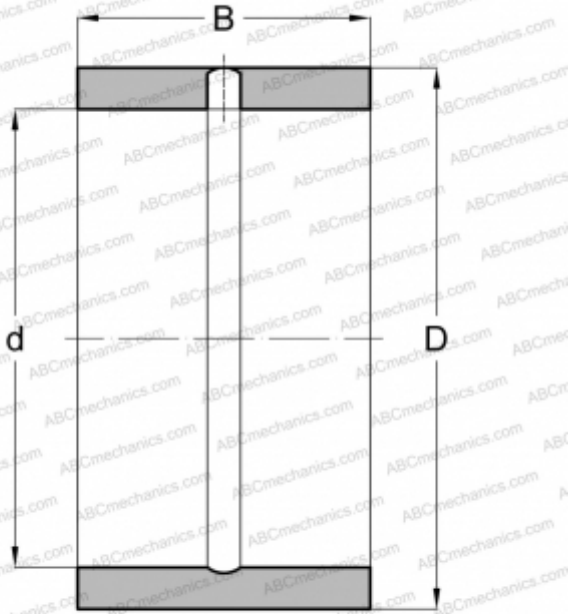

IR-11213248 KOYO

Inner ring

TYPE: Rolling bearing parts and accessories, Inner ring, Inch size

Technical specification

DIMENSIONS, MM

d	177,800
D	209,550
B	76,200

WEIGHT, KG

5,761

MANUFACTURER

[KOYO](#)

INTERCHANGE

ABC	MI 112
McGill	MI-112
RBC	IR-2526
TORRINGTON	IR-11213248

ASSOCIATED PRODUCTS

MR-132