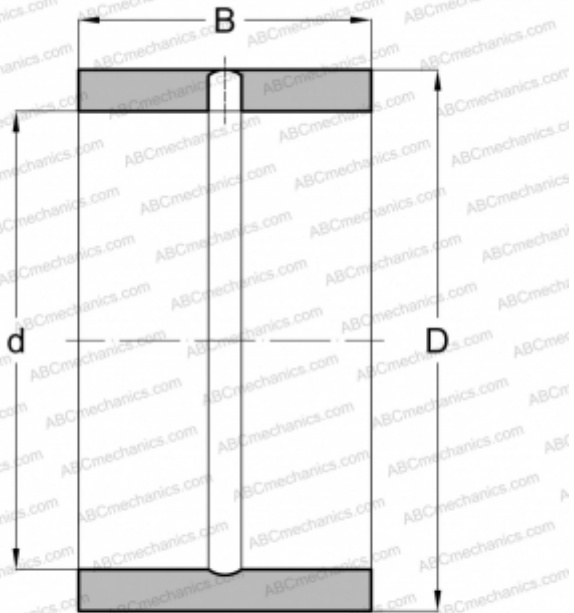

IR-12014048 KOYO

Inner ring

TYPE: Rolling bearing parts and accessories, Inner ring, Inch size

Technical specification

DIMENSIONS, MM

d	190,500
D	222,250
B	76,200

WEIGHT, KG

6,169

MANUFACTURER

[KOYO](#)

INTERCHANGE

ABC	MI 120
McGill	MI-120
RBC	IR-2626
TORRINGTON	IR-12014048

ASSOCIATED PRODUCTS

MR-140