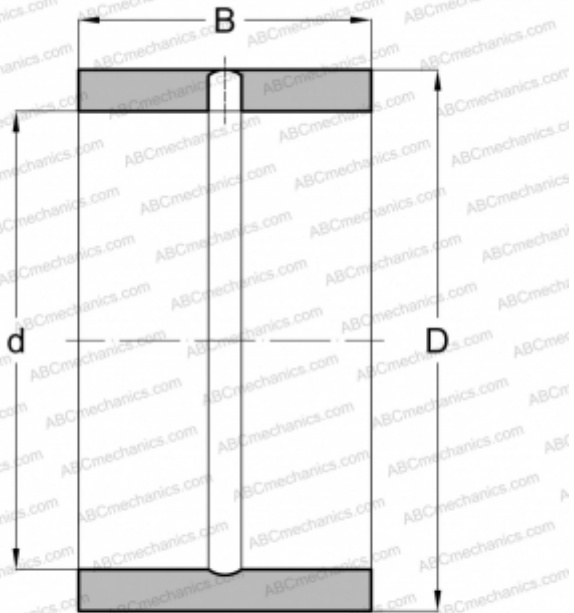

IR-2726 RBC

Inner ring

TYPE: Rolling bearing parts and accessories, Inner ring, Inch size

Technical specification

DIMENSIONS, MM

d	203,200
D	234,950
B	76,200

WEIGHT, KG

6,532

MANUFACTURER

[RBC](#)

INTERCHANGE

ABC	MI 128
McGill	MI-128
TORRINGTON	IR-12814848
KOYO	IR-12814848

ASSOCIATED PRODUCTS

MR-148