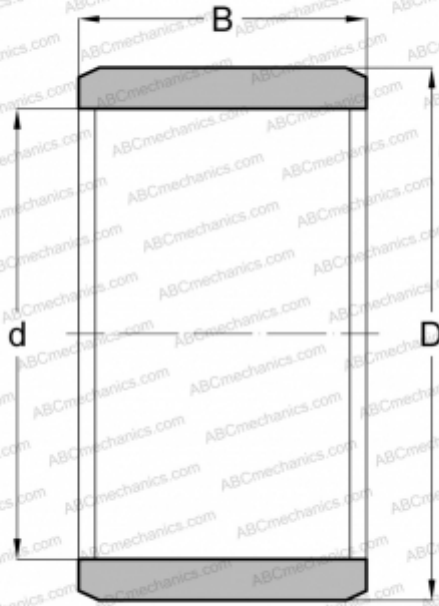

MI-6 McGill

Inner ring

TYPE: Rolling bearing parts and accessories, Inner ring, Series LRBZ (IKO), inch

Technical specification

DIMENSIONS, MM

d	9,525
D	15,875
B	25,650

WEIGHT, KG

0,025

MANUFACTURER

[McGill](#)

INTERCHANGE

IKO

[LRBZ 61016](#)

ASSOCIATED PRODUCTS

GBR 101816 UU