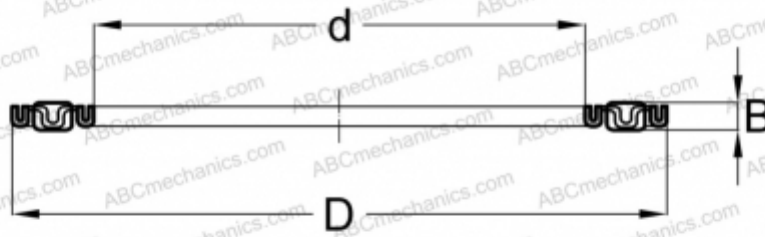

NTB 1226 IKO

Needle roller thrust bearings

TYPE: Roller bearings, Thrust roller bearing, Needle, Needle roller and cage assemblies, single direction

Technical specification

DIMENSIONS, MM

d	12,000
D	26,000
B	2,000

WEIGHT, KG 0,004

MANUFACTURER [IKO](#)

INTERCHANGE

ABC	AXK 1226
FAG	AXK1226/ ANK1226
INA	AXK1226
NTN	AAXK 1101
TORRINGTON	FNT-1226
SKF	AXK 1226

CALCULATION DATA

Basic dynamic load rating, C	8,340 kN
Basic static load rating, Co	26,900 kN