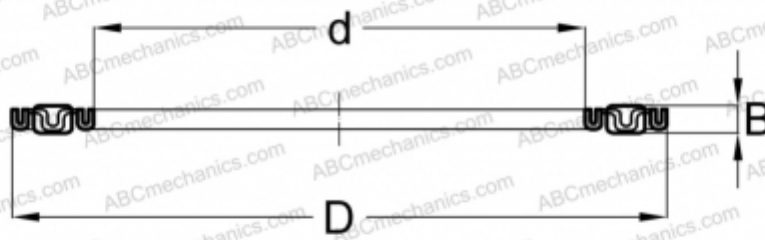

## NTB 2542 IKO

Needle roller thrust bearings

TYPE: Roller bearings, Thrust roller bearing, Needle, Needle roller and cage assemblies, single direction

### Technical specification

#### DIMENSIONS, MM

d	25,000
D	42,000
B	2,000

**WEIGHT, KG** 0,008

**MANUFACTURER** [IKO](#)